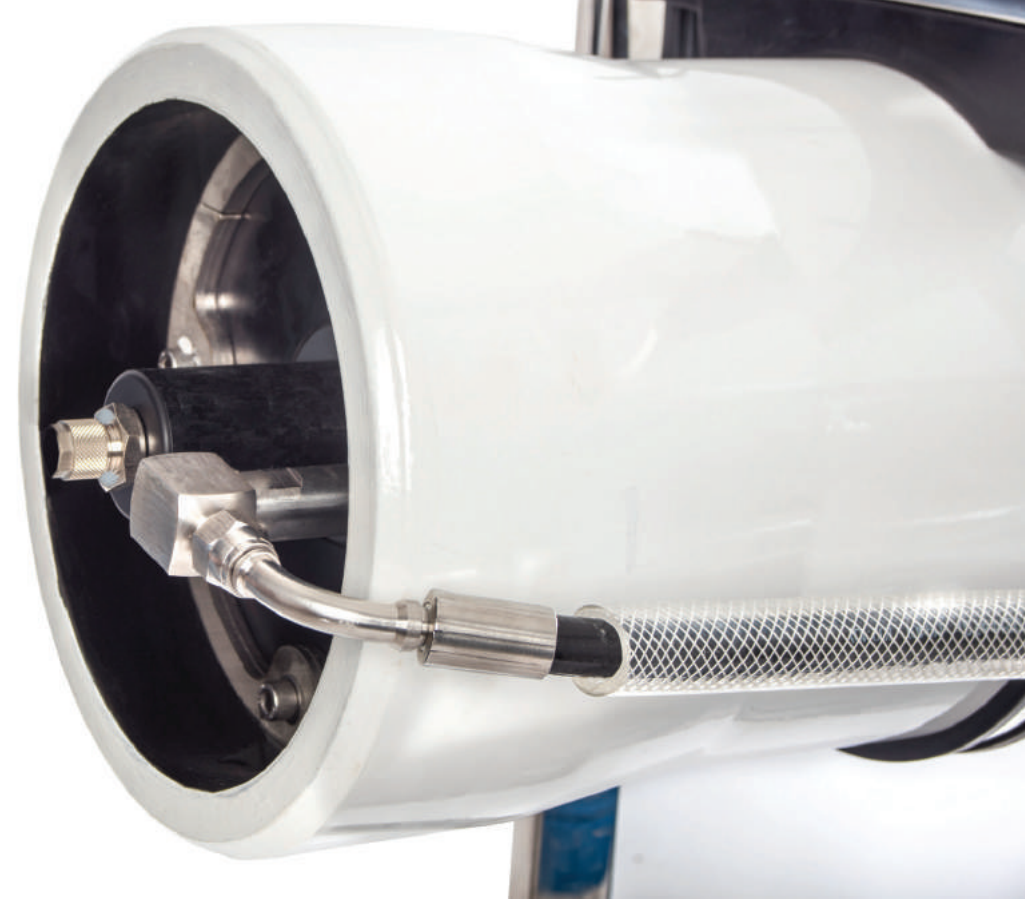

SM 1000

Capacity: 1200 lt/h
Power: 380V-AC -50 Hz
440V-AC -60 Hz
Pump rpm: 2 x 4 kw/900 rpm
Weight: 420Kg
Membrane: 2 x 8,0" x 40"